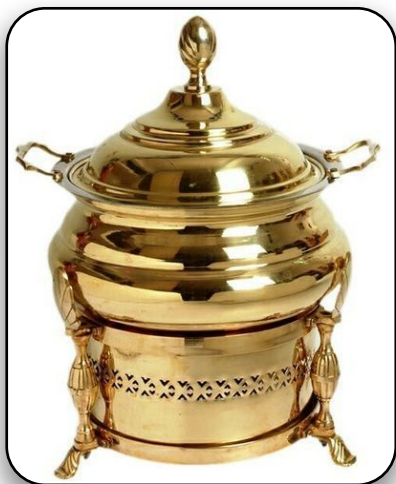

CATERING EQUIPMENTS

Otaje

50 MODELS AVAILABLE

CHAFING DISHES

CHAFING DISH

62

MODEL SS-CF-62

63