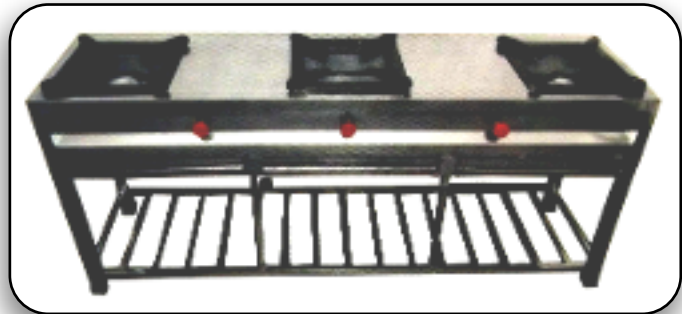

10

Table Top 3 Burner

MODEL
SS-CR-10
DIMENSION
12*60*18

11

3 Burner with Stand (INDIAN)

MODEL
SS-CR-11
DIMENSION
18*70*32

12

3 Burner with Stand (CHINESE)