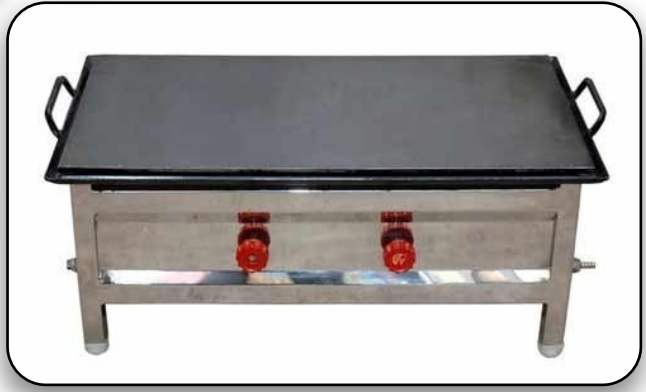

17

 **Salad Bar**

MODEL
SS-BM-17
DIMENSION
14*60*12

18

 **Bain Maire Counter**

MODEL
SS-BM-18
DIMENSION
24*36*72

19

 **Canteen Bain Marie**

MODEL
SS-BM-19
DIMENSION
24*72*9*32

Otaje

20

Table Top Dosa Plate

MODEL

SS-CD-20

DIMENSION

15*30*12

Baati Cooker

(Single/Double Body)

25

MODEL

SS-CD-25

DIMENSION

18*18*32

24*24*36