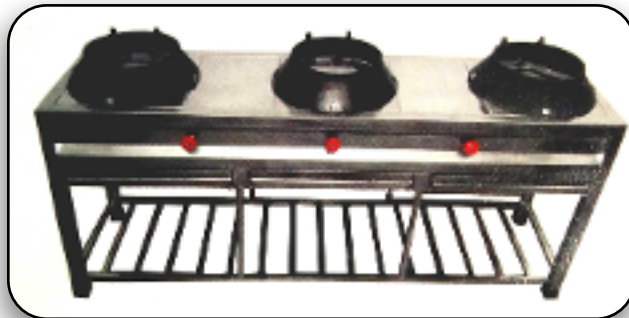

10

Table Top 3 Burner

MODEL
SS-CR-10
DIMENSION
12*60*18

11

3 Burner with Stand (INDIAN)

MODEL
SS-CR-11
DIMENSION
18*70*32

12

3 Burner with Stand (CHINESE)