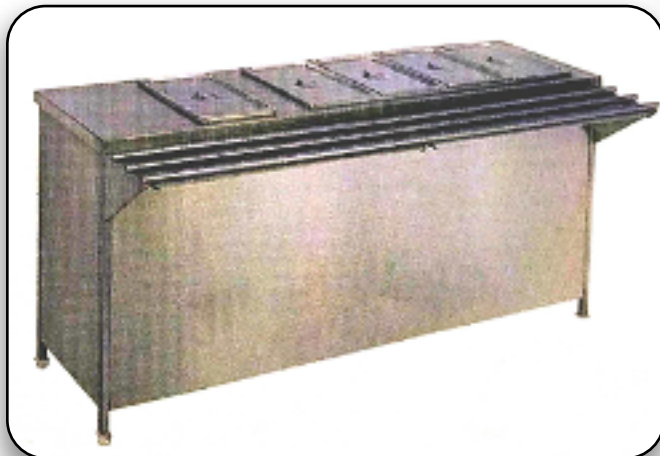

19

Canteen Bain Marie

MODEL
SS-BM-19
DIMENSION
24*72*9*32

Otaje