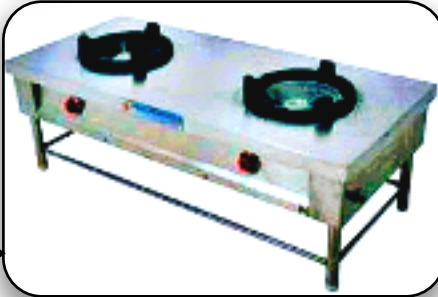

Table Top 2 Burner (Farshan Bhatti)

A

B