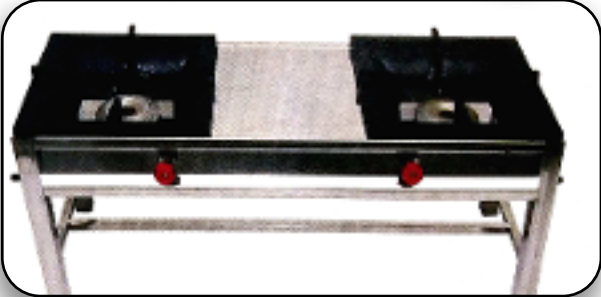

Table Top 2 Burner (Farshan Bhatti)

A

B