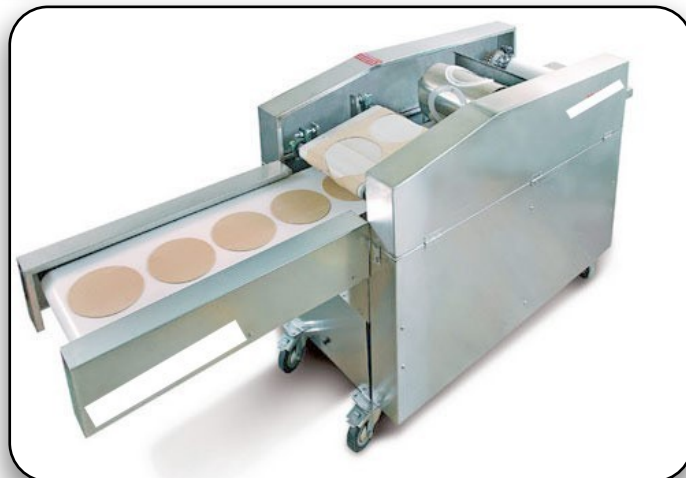

Chapati Machine