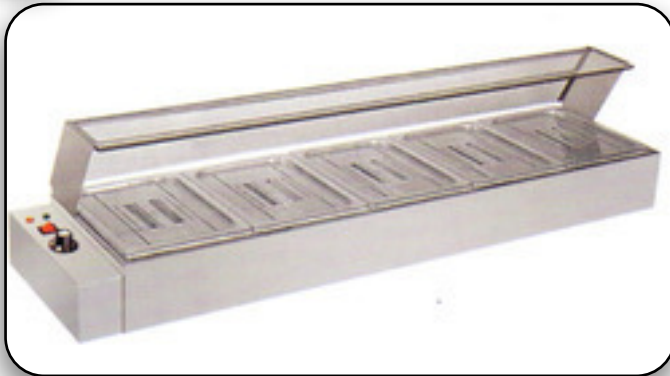

15

 **Bain Marie (4 POT)**

MODEL
SS-BM-15
DIMENSION
24*24*32

(CUSTOMIZE)

16

 **Bain Marie (6 POT)**

MODEL
SS-BM-16
DIMENSION
24*36*32

BAIN MARIE

17

 **Salad Bar**

MODEL
SS-BM-17
DIMENSION
14*60*12

18

 **Bain Maire Counter**

MODEL
SS-BM-18
DIMENSION
24*36*72

19

 **Canteen Bain Marie**